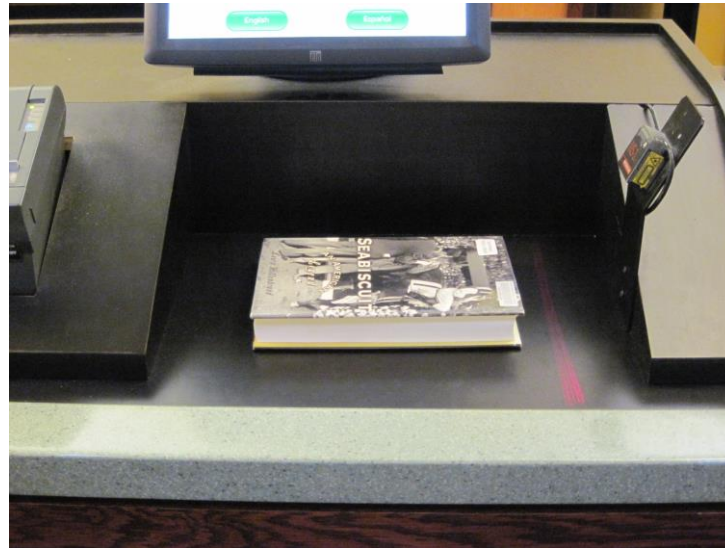

FOR SUN PRAIRIE LIBRARY ITEMS:

LAY THE ITEM DOWN **FLAT**

PLACE **ONE** ITEM ON THE PAD AT A TIME

WAIT FOR THE GREEN CHECKMARK, AND THEN REMOVE THE ITEM!