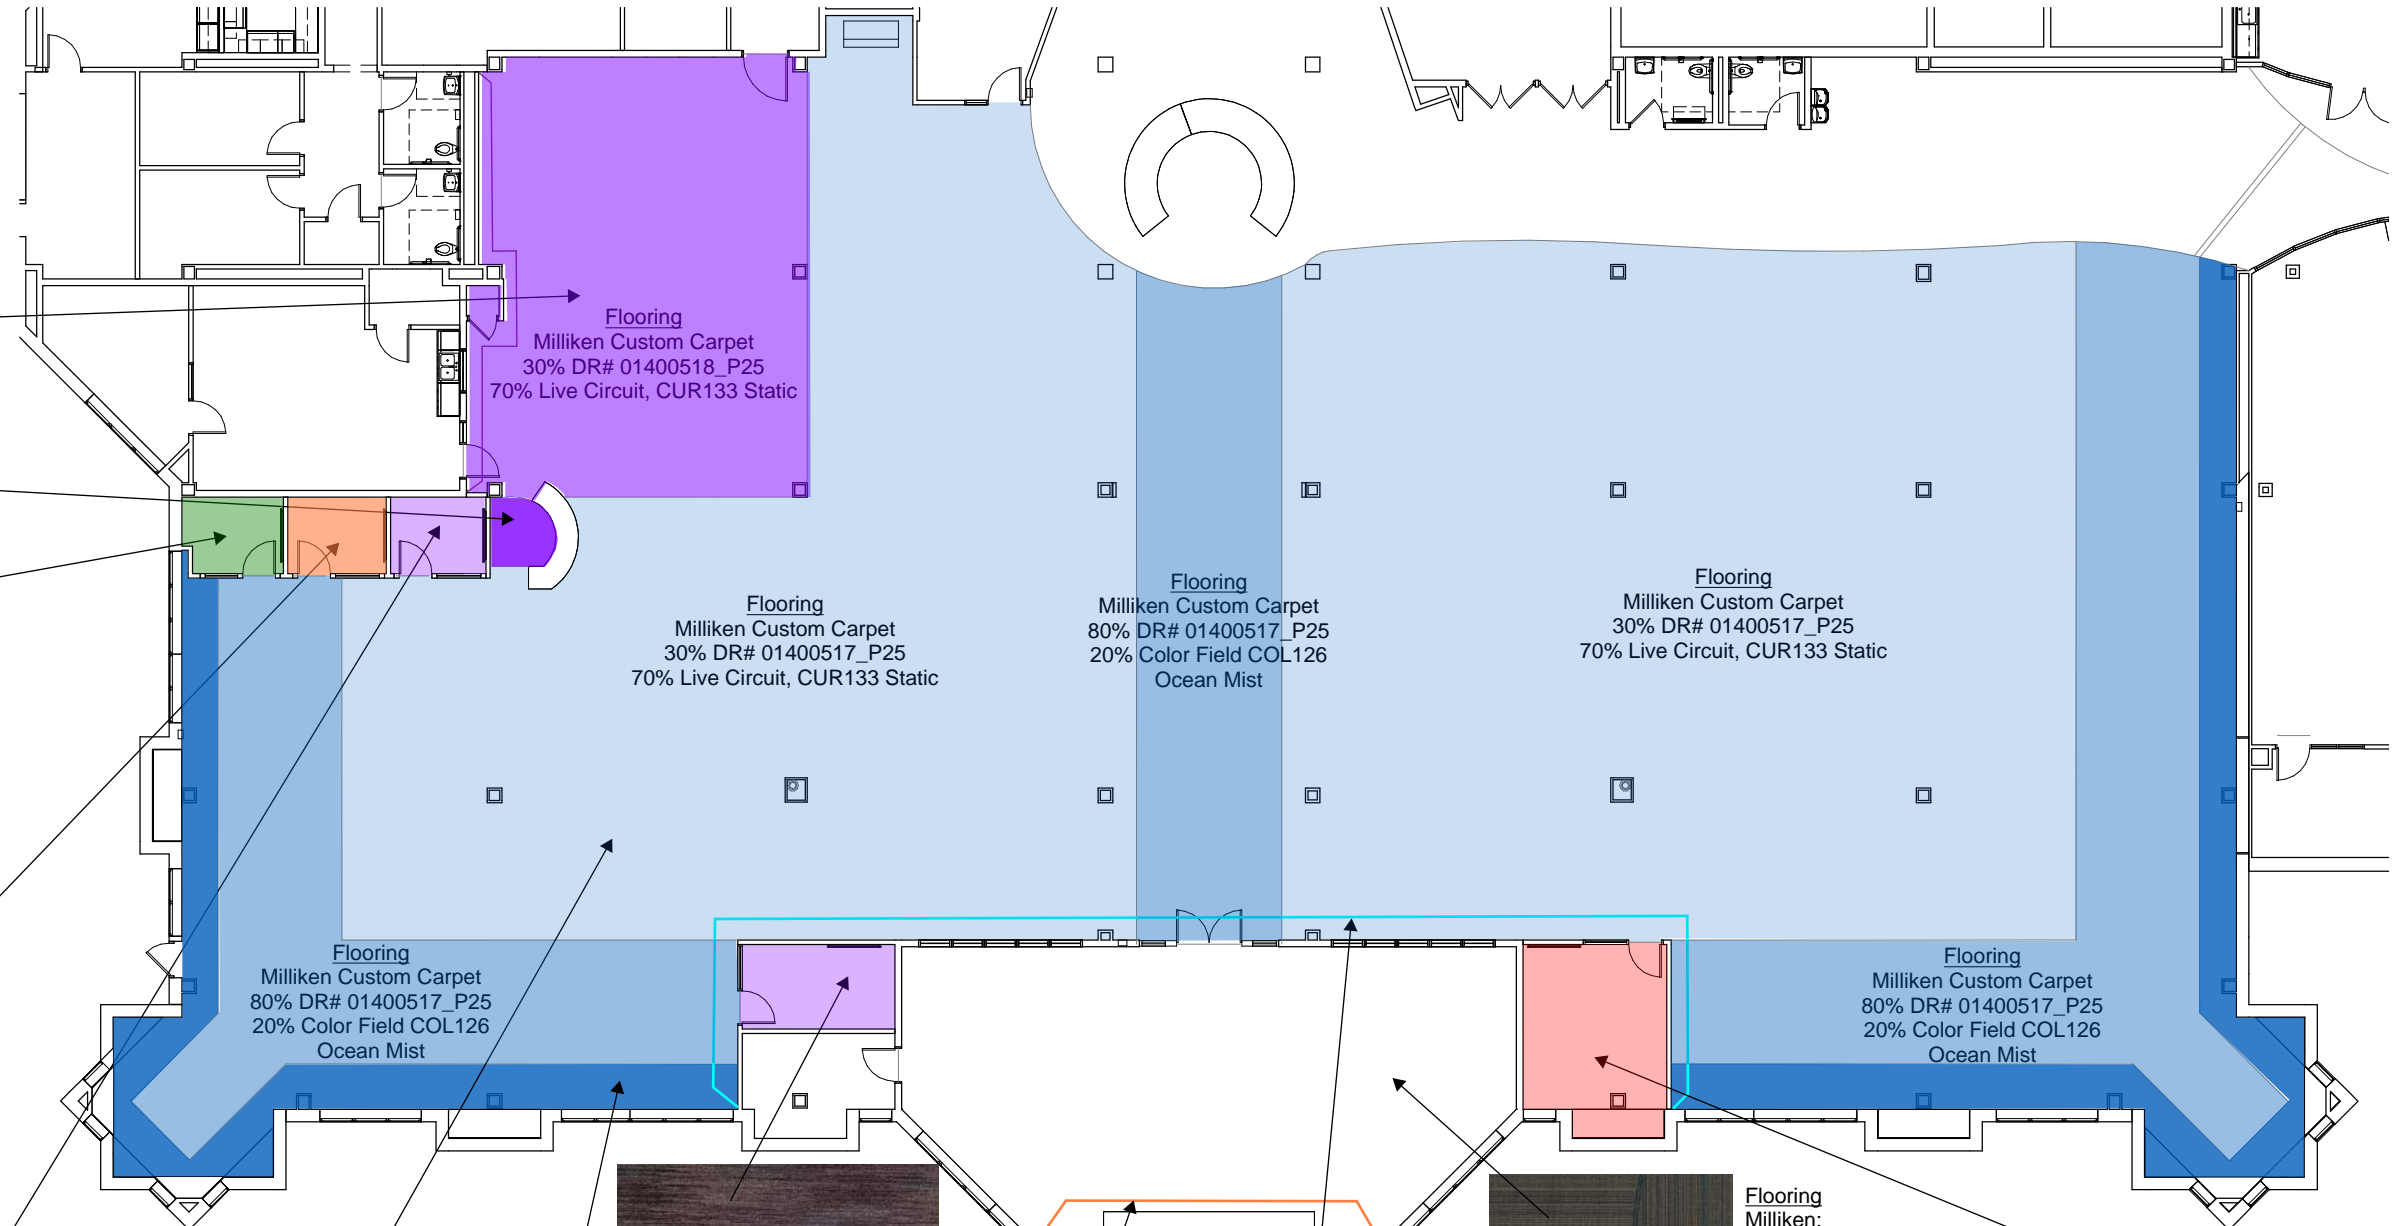

Flooring
Milliken:
Remix Remasted
Backbeat Trimline
Color: 114 Dub