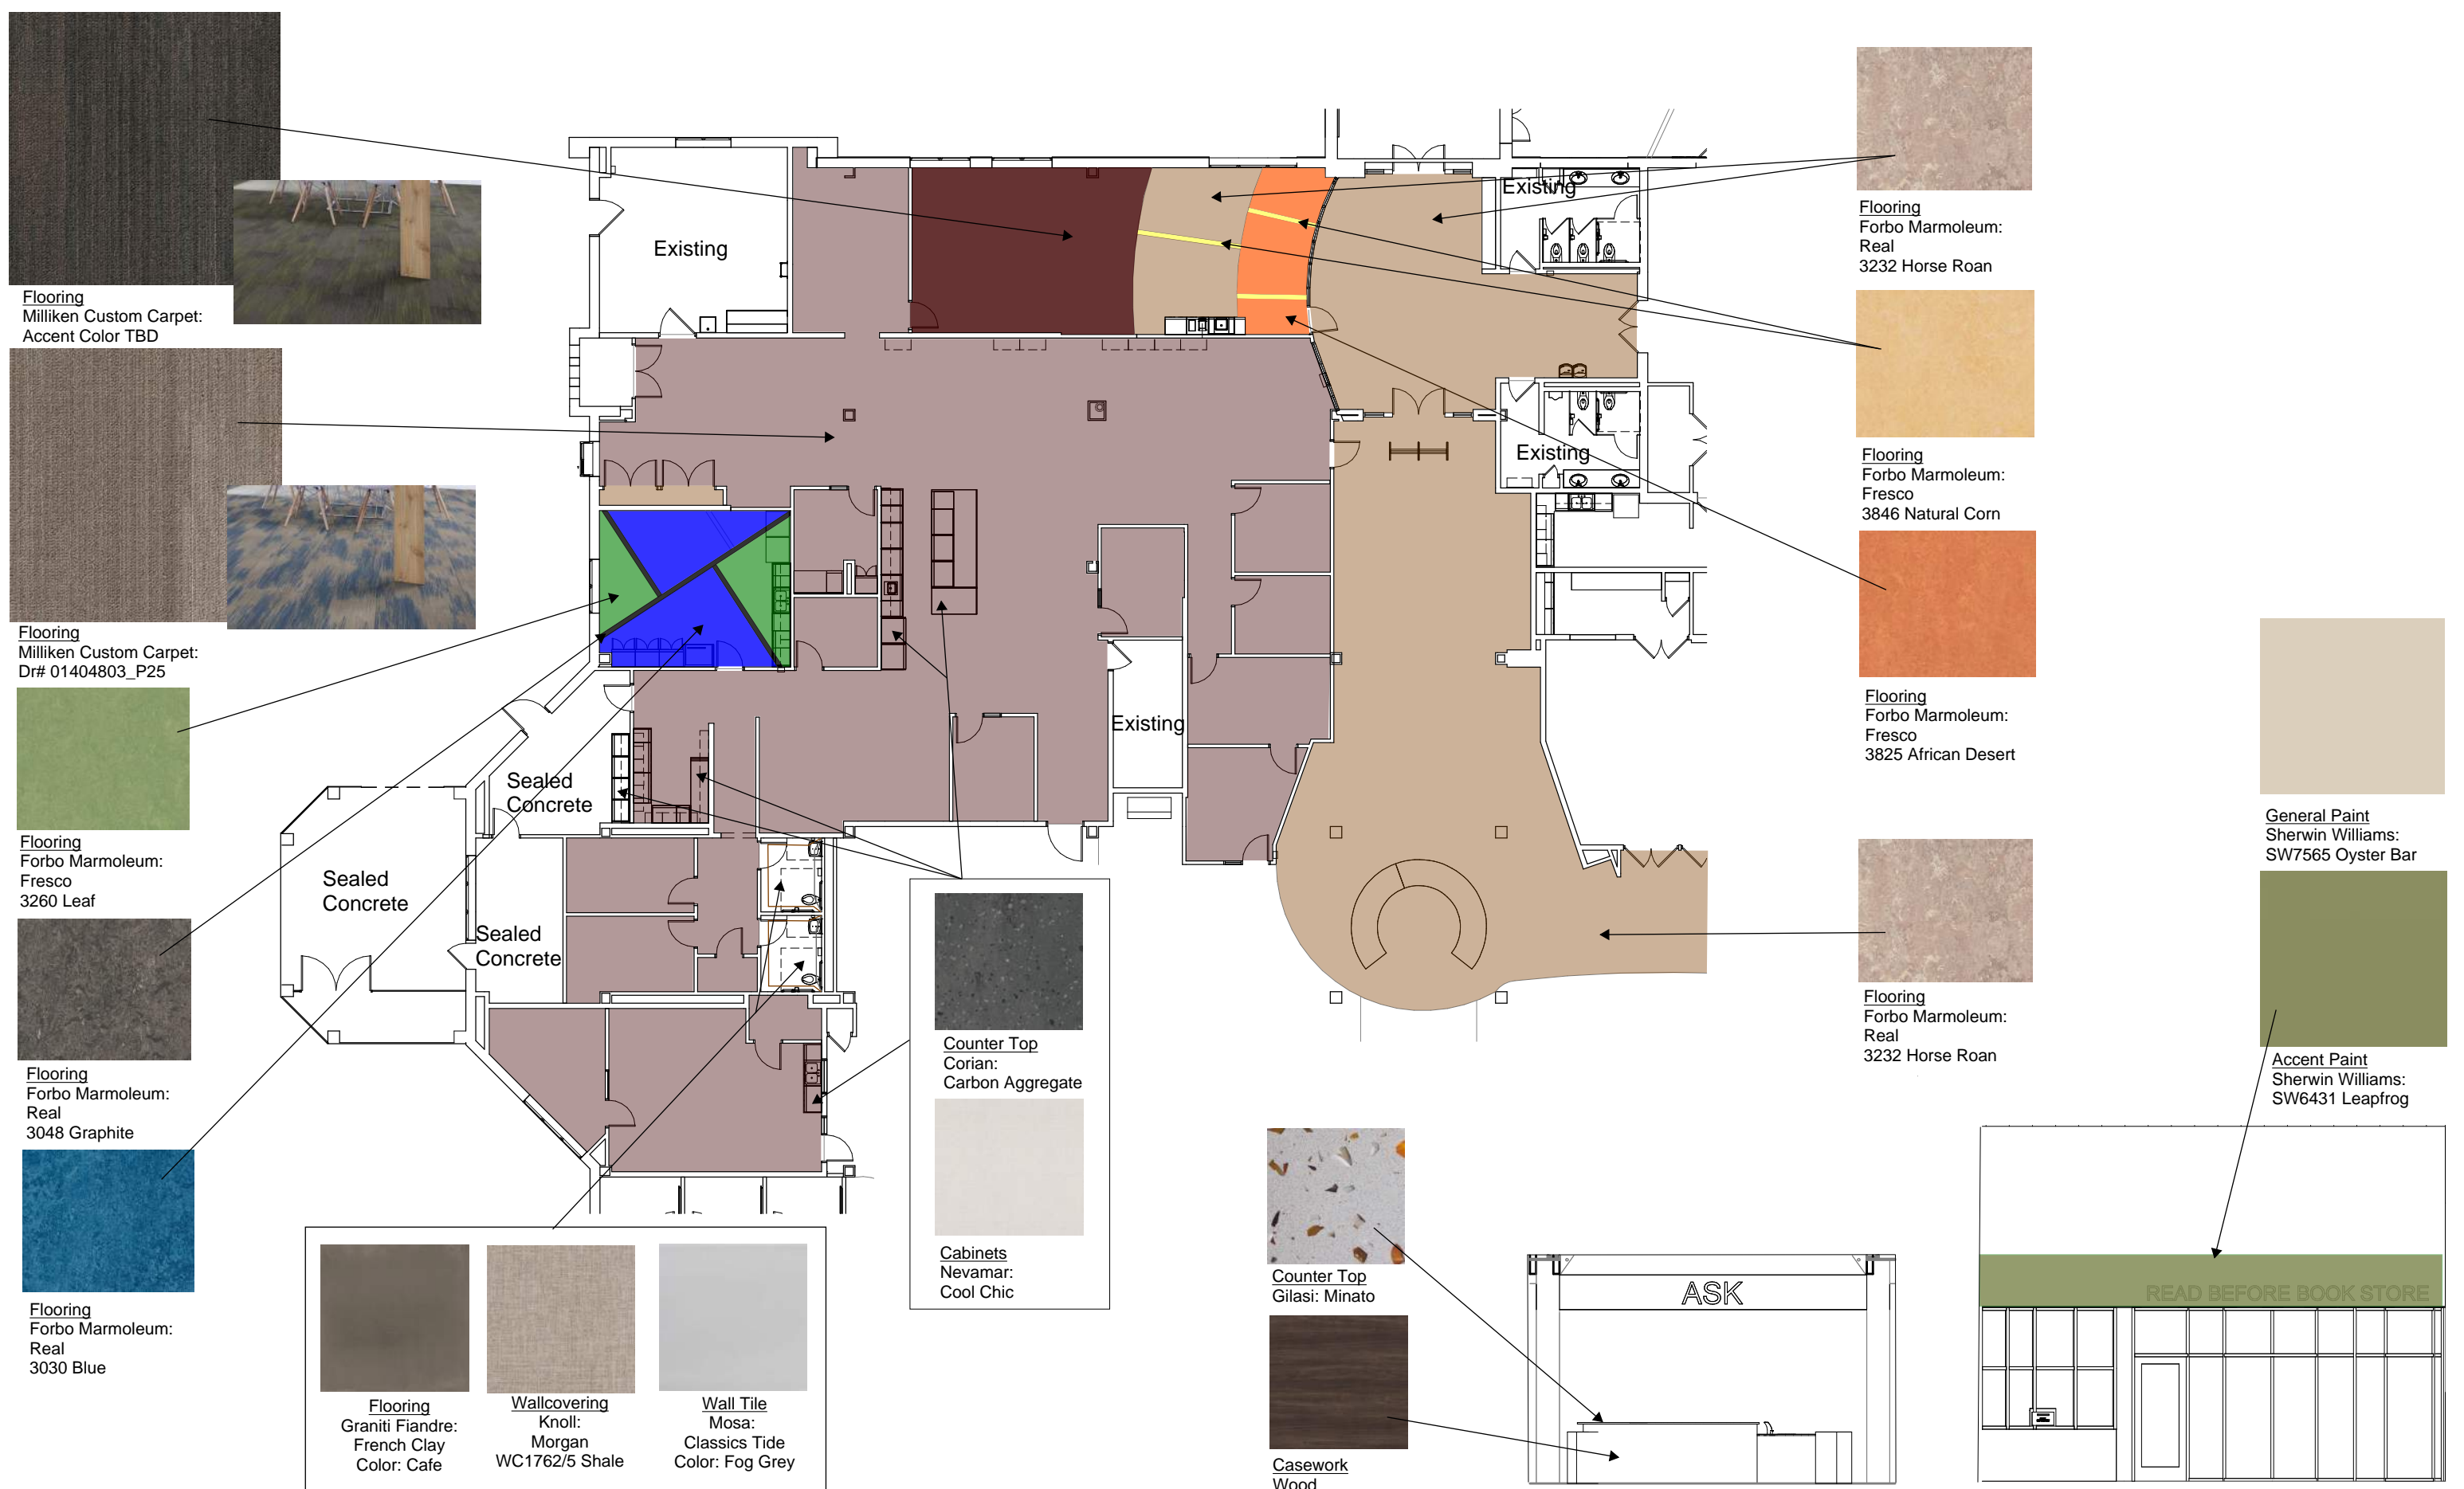

Flooring
Milliken Custom Carpet:
Accent Color TBD